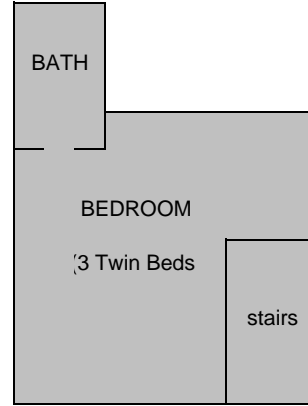

CONDO FLOOR PLANS

Condo's 1, 4, 6, 7

Each of these Condo's can sleep up to 5 people, or accommodate 2 couples by combining twin beds to form a king.

DOWNSTAIRS

UPSTAIRS

Condo 5

Condo 5 can sleep up to 7 people, or accommodate 2 couples by combining twin beds to form a king.