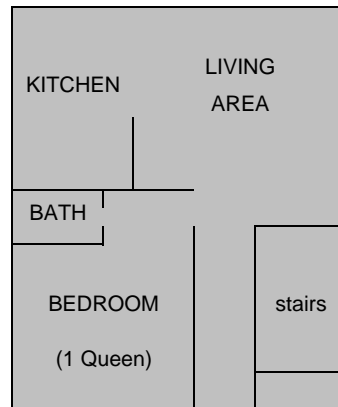

CONDO FLOOR PLANS

Condo's 1, 4, 6, 7

Each of these Condo's can sleep up to 5 people, or accommodate 2 couples by combining twin beds to form a king.

DOWNSTAIRS

UPSTAIRS

Condo 5

Condo 5 can sleep up to 7 people, or accommodate 2 couples by combining twin beds to form a king.