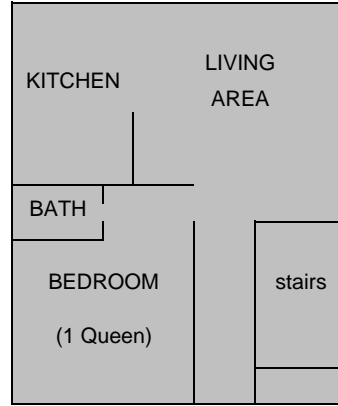

CONDO FLOOR PLANS

Condo's 1, 4, 6, 7

Each of these Condo's can sleep up to 5 people, or accommodate 2 couples by combining twin beds to form a king.

DOWNSTAIRS

UPSTAIRS

Condo 5

Condo 5 can sleep up to 7 people, or accommodate 2 couples by combining twin beds to form a king.